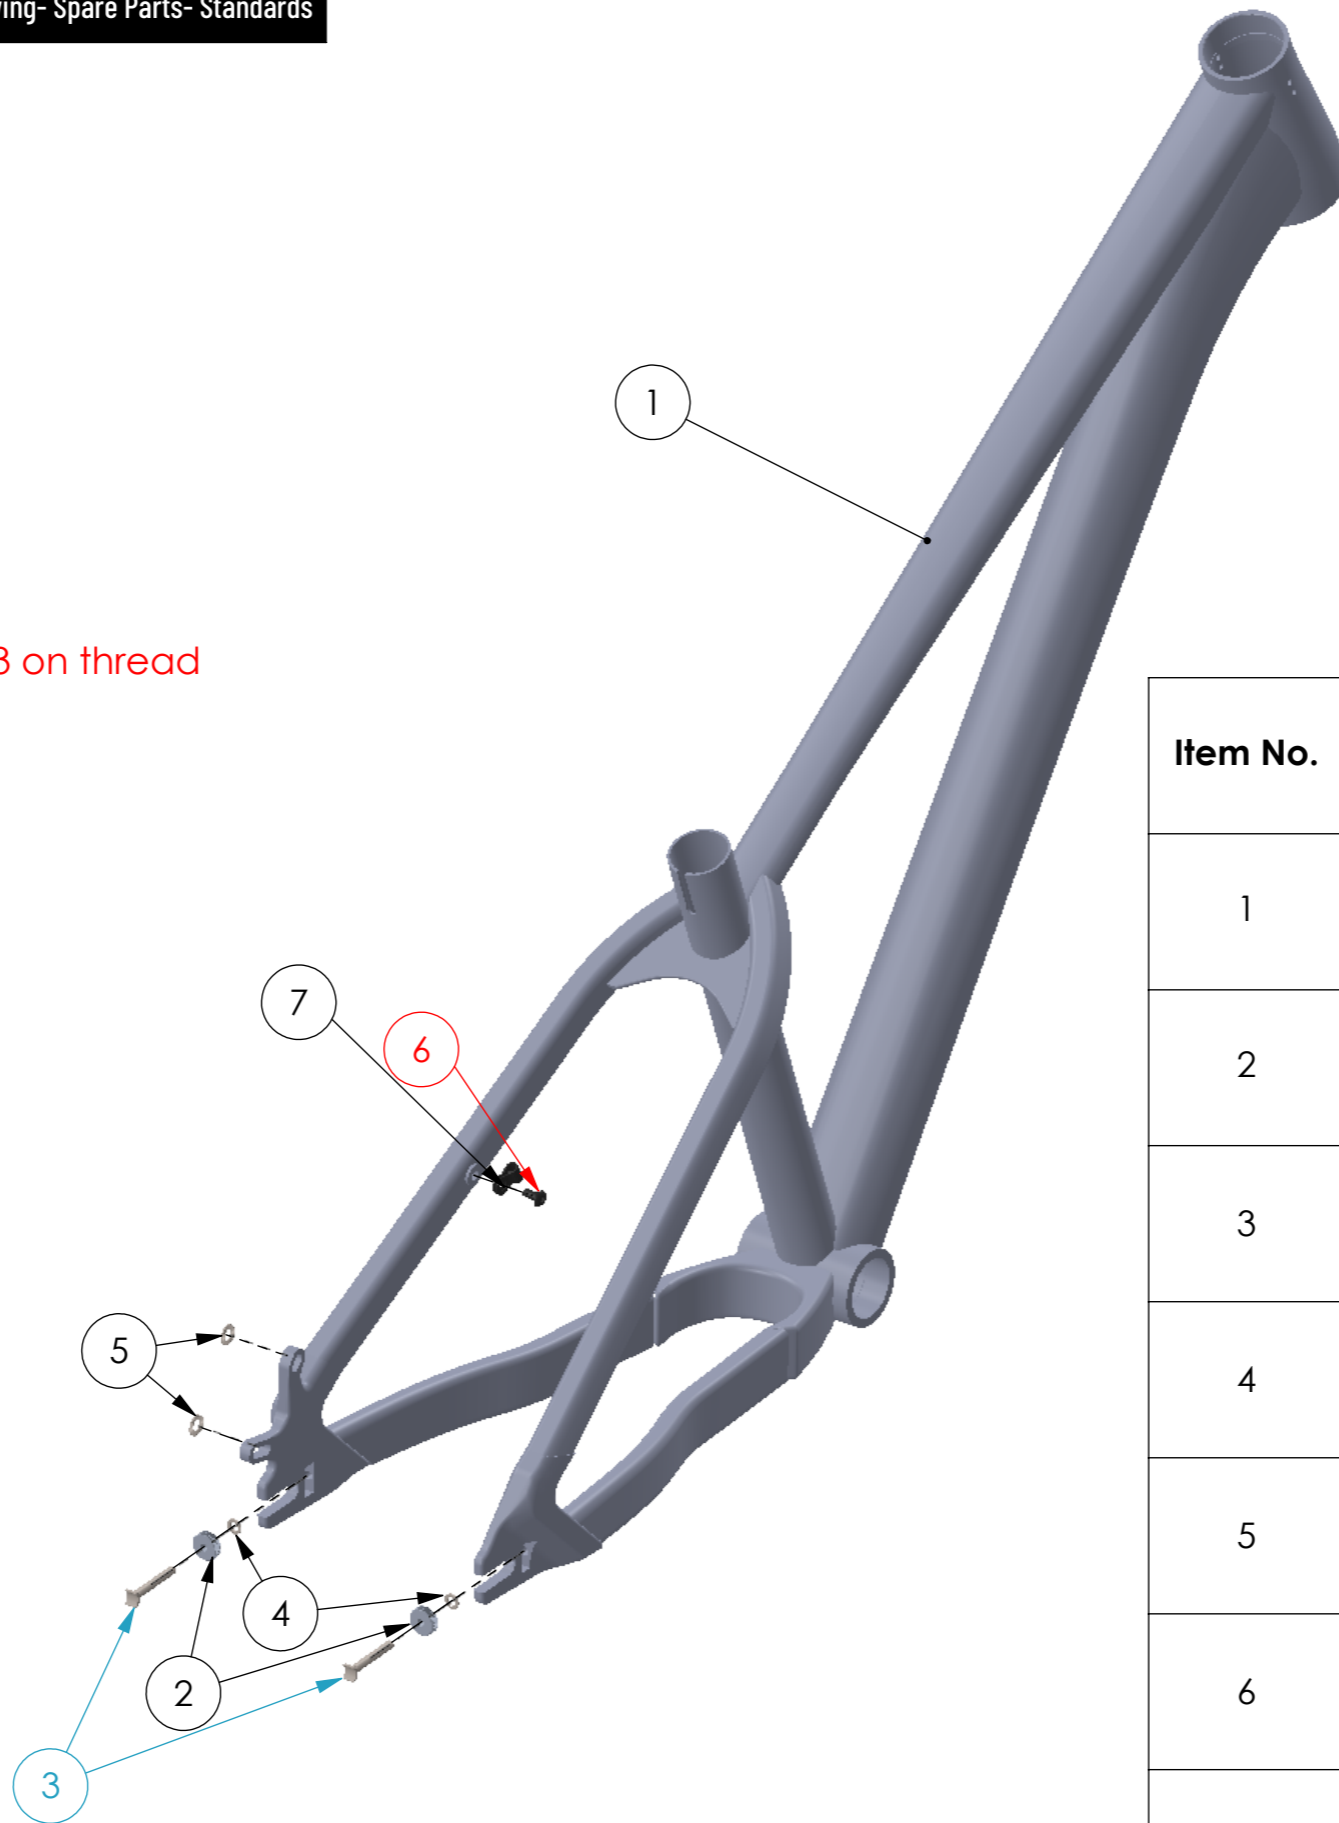

○ Add Loctite 243 on thread

○ Add Grease

Item No.	Part No.	Part name	Qty.	Torque
1	002501	Front_triangle	1	
2	002534	cog	2	
3	002533	Bolt	2	
4	002613	Washer	2	
5	002614	Washer	2	
6	000055	Bolt_M5x10_roundhead	1	6 Nm
7	001713	Action cable base	1	

Standards

Fork maximum travel	100 mm (AC length 492mm)
BB standard	BSA 73 mm
Rear brake mount	IS (160mm rotor)
Seat post diameter	31,6 mm
Seat clamp diameter	34,9 mm
Head set (S.H.I.S)	Top: ZS44 Bottom: ZS 56
Rear hub width	135 mm
Rear wheel axle	10 mm Hub-integrated axle system
Tires max size	26"x2,1