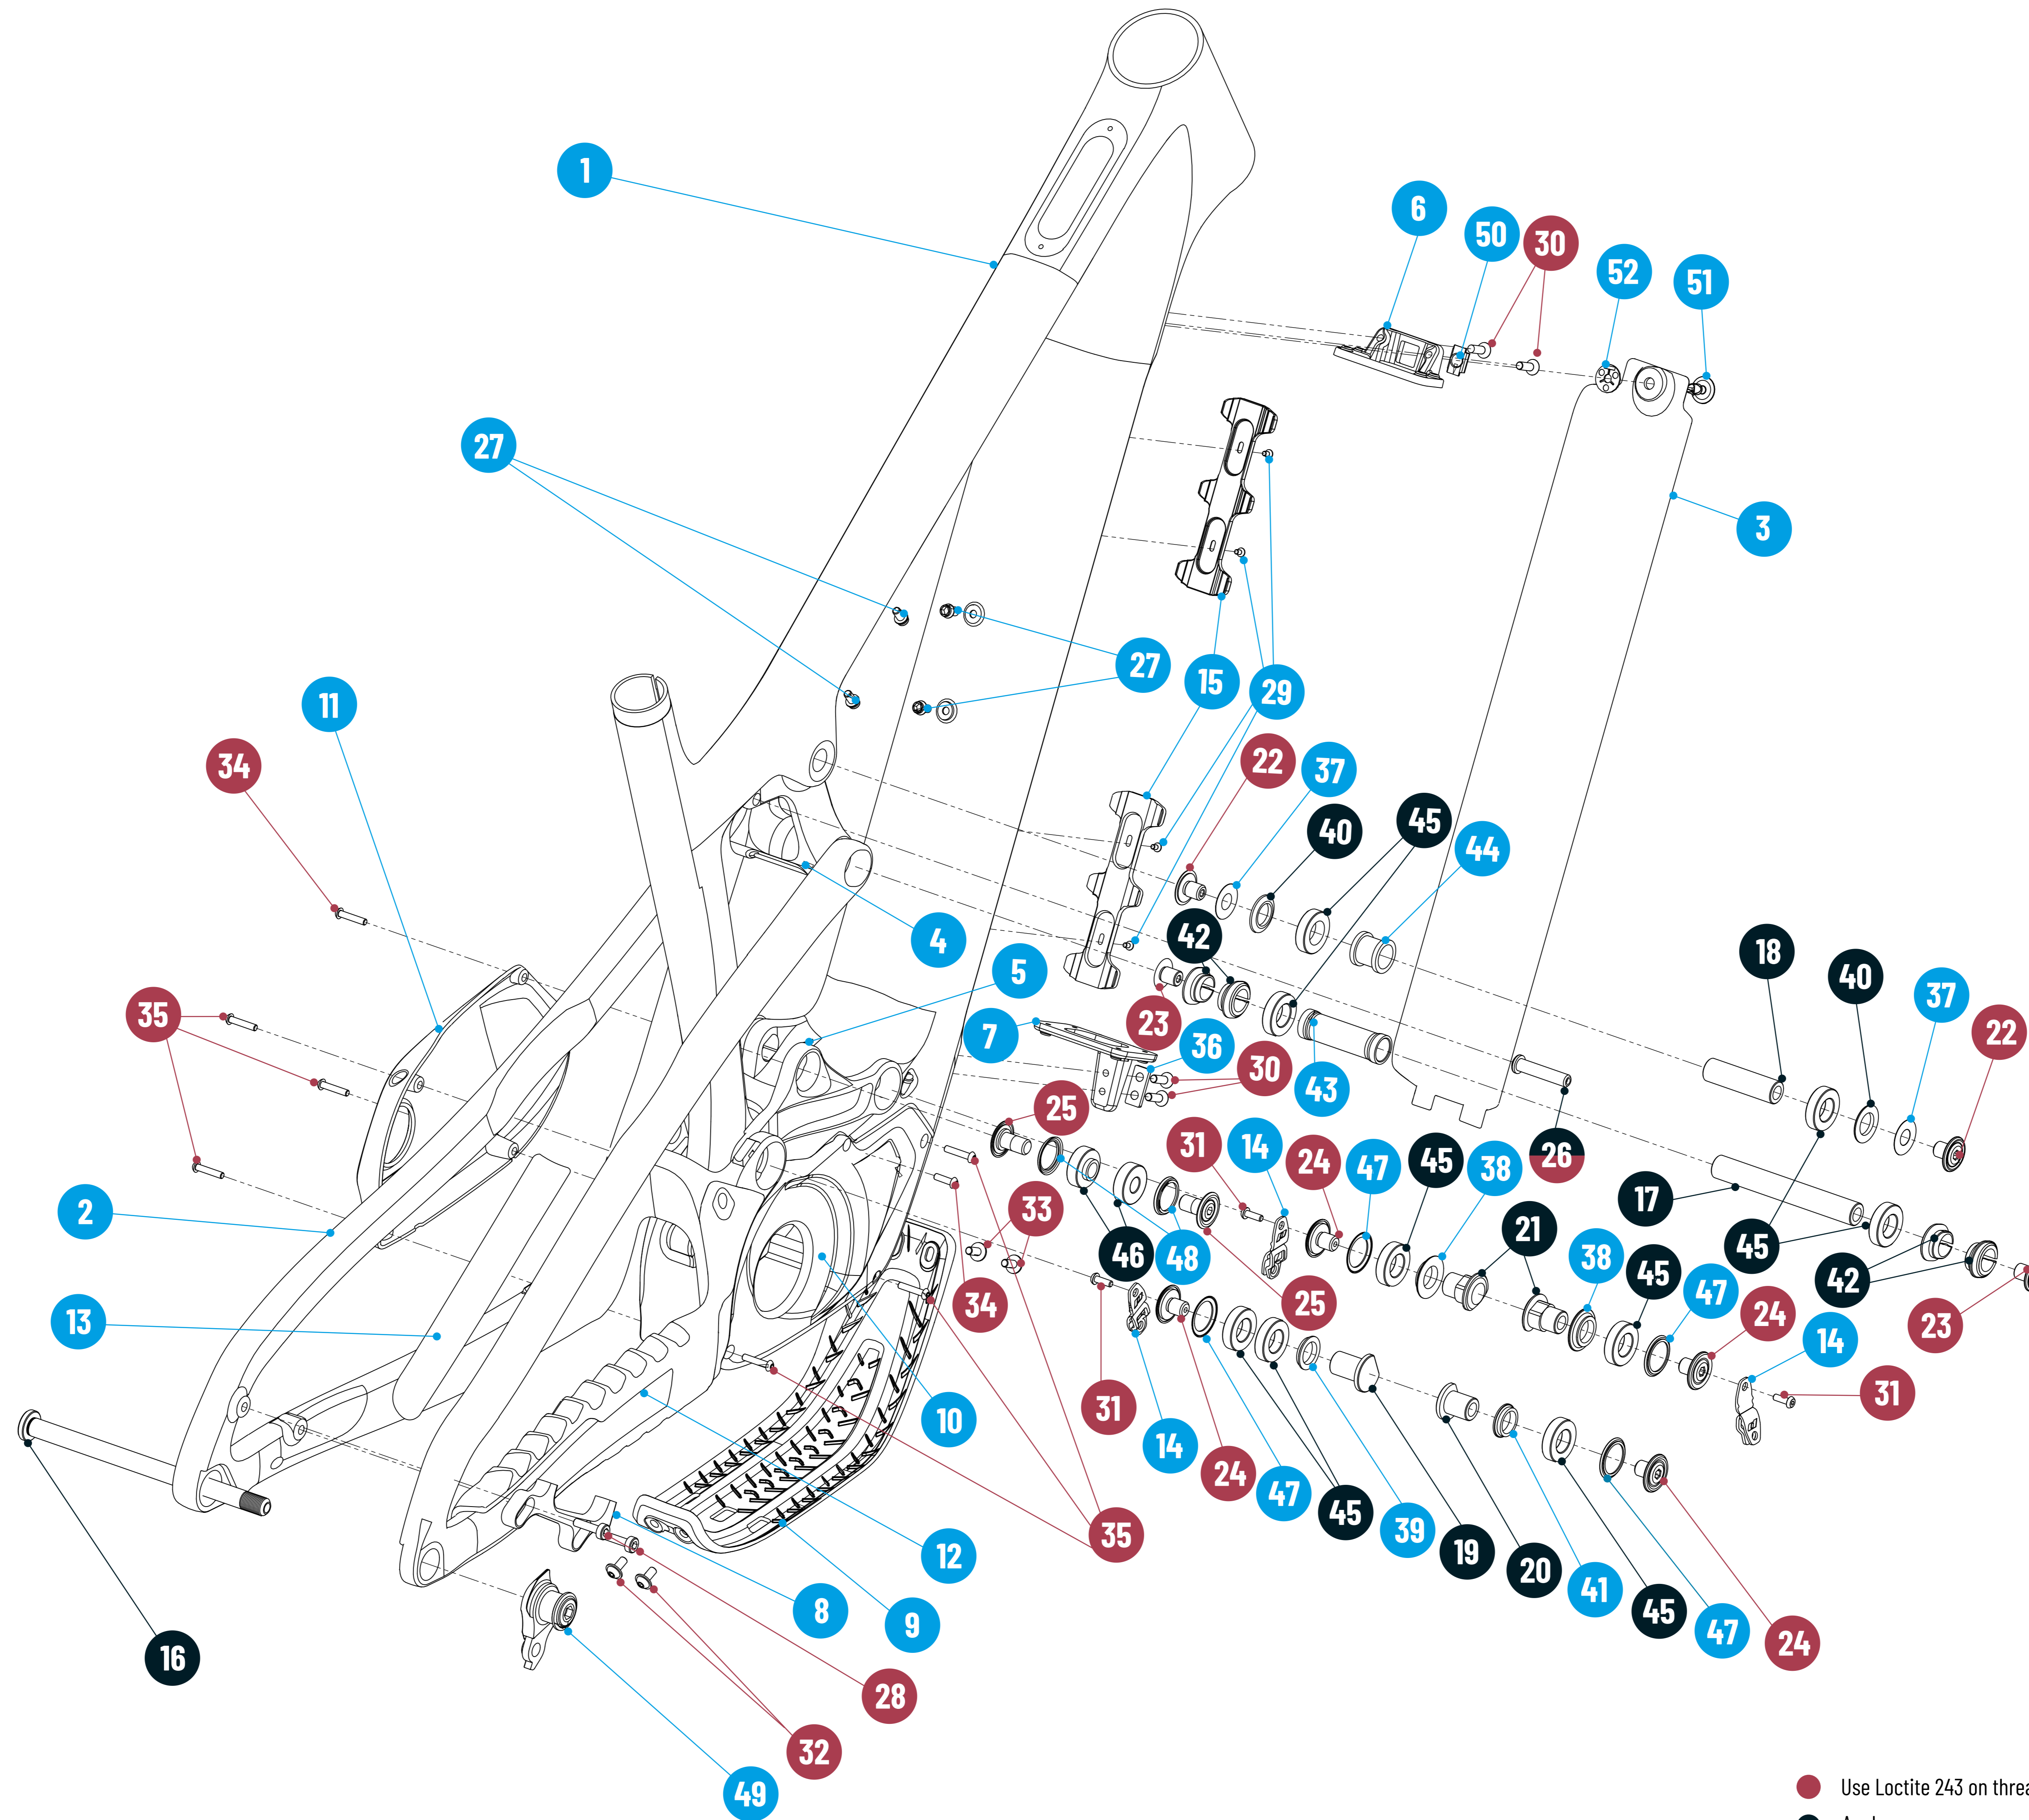

LEVERAGE RATIO

EKANO 2 CF - Standards

Shock length	205 mm
Shock travel	62.5 mm
Shock mount top	8 mm x 25 mm
Shock mount bottom	TRUNNION
Rear wheel travel	170 mm
Brake mount	Post mount 200 mm / 220 mm
Seat post diameter	31.6 mm
Seat clamp diameter	36,4 mm
Head set (S.H.I.S.)	Top: ZS56 / Bottom: ZS56
Rear wheel axle	12 mm
Rear hub width	148 mm
Chain line	55 mm
Chain guide mount	none
Tire size	Mix / 29"
Max. Fork travel	180 mm