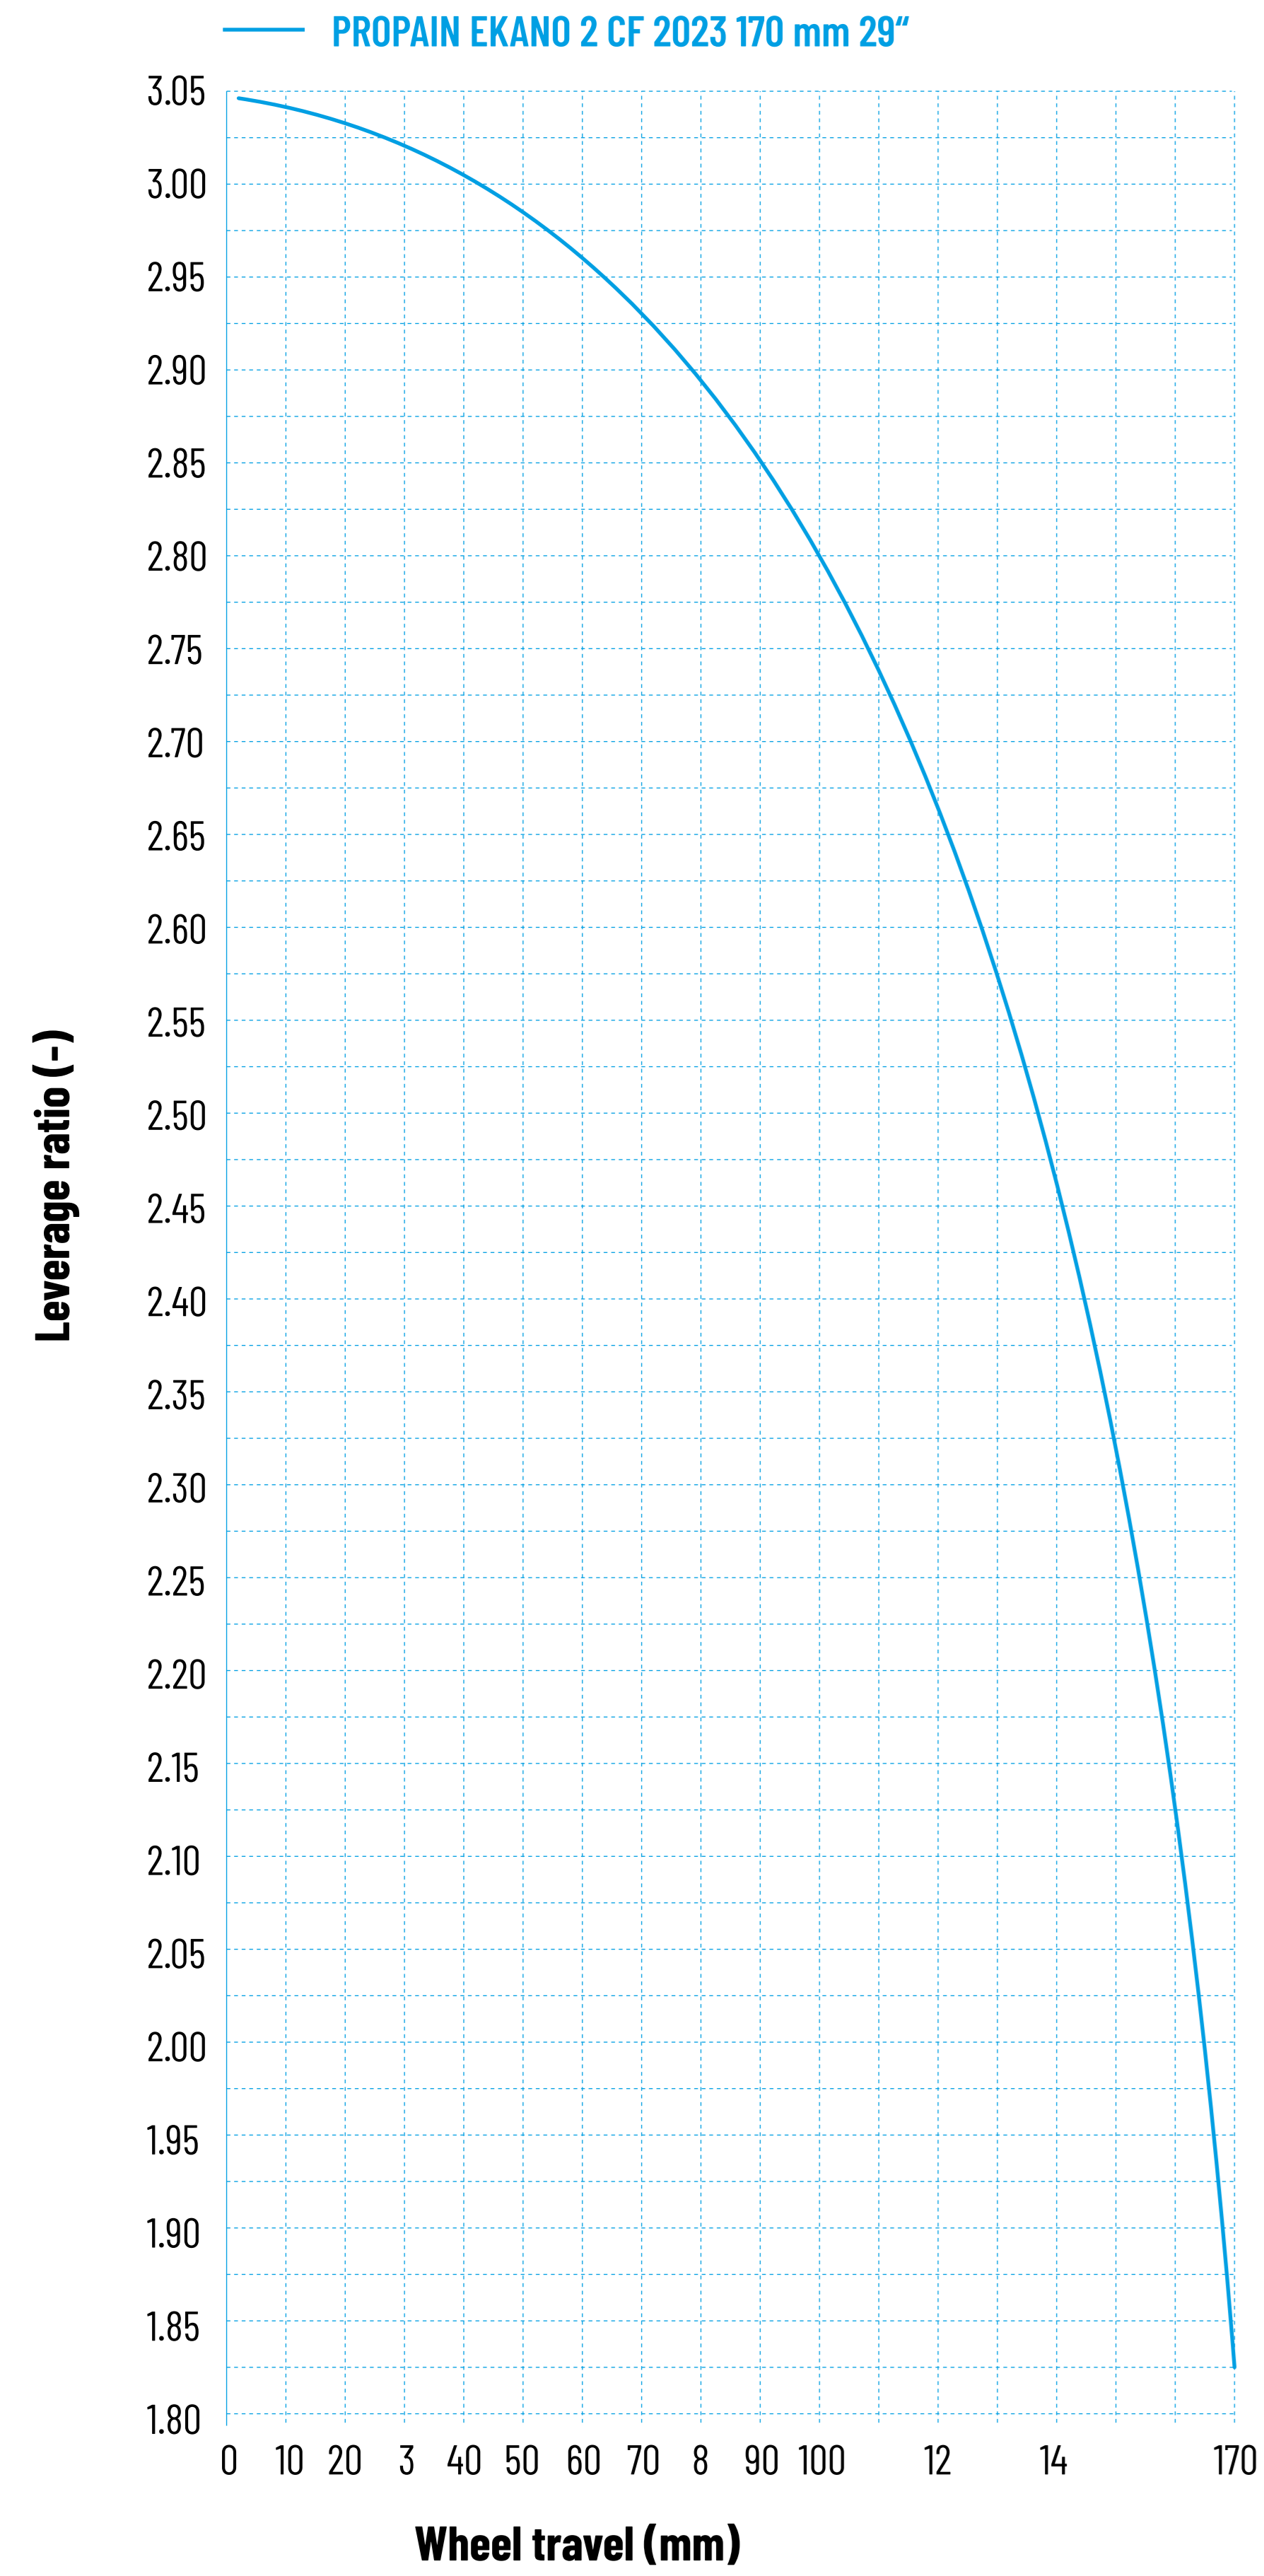

LEVERAGE RATIO

EKANO 2 CF - Standards

Shock length	205 mm
Shock travel	62.5 mm
Shock mount top	8 mm x 25 mm
Shock mount bottom	TRUNNION
Rear wheel travel	170 mm
Brake mount	Post mount 200 mm / 220 mm
Seat post diameter	31.6 mm
Seat clamp diameter	36,4 mm
Head set (S.H.I.S.)	Top: ZS56 / Bottom: ZS56
Rear wheel axle	12 mm
Rear hub width	148 mm
Chain line	55 mm
Chain guide mount	none
Tire size	Mix / 29"
Max. Fork travel	180 mm