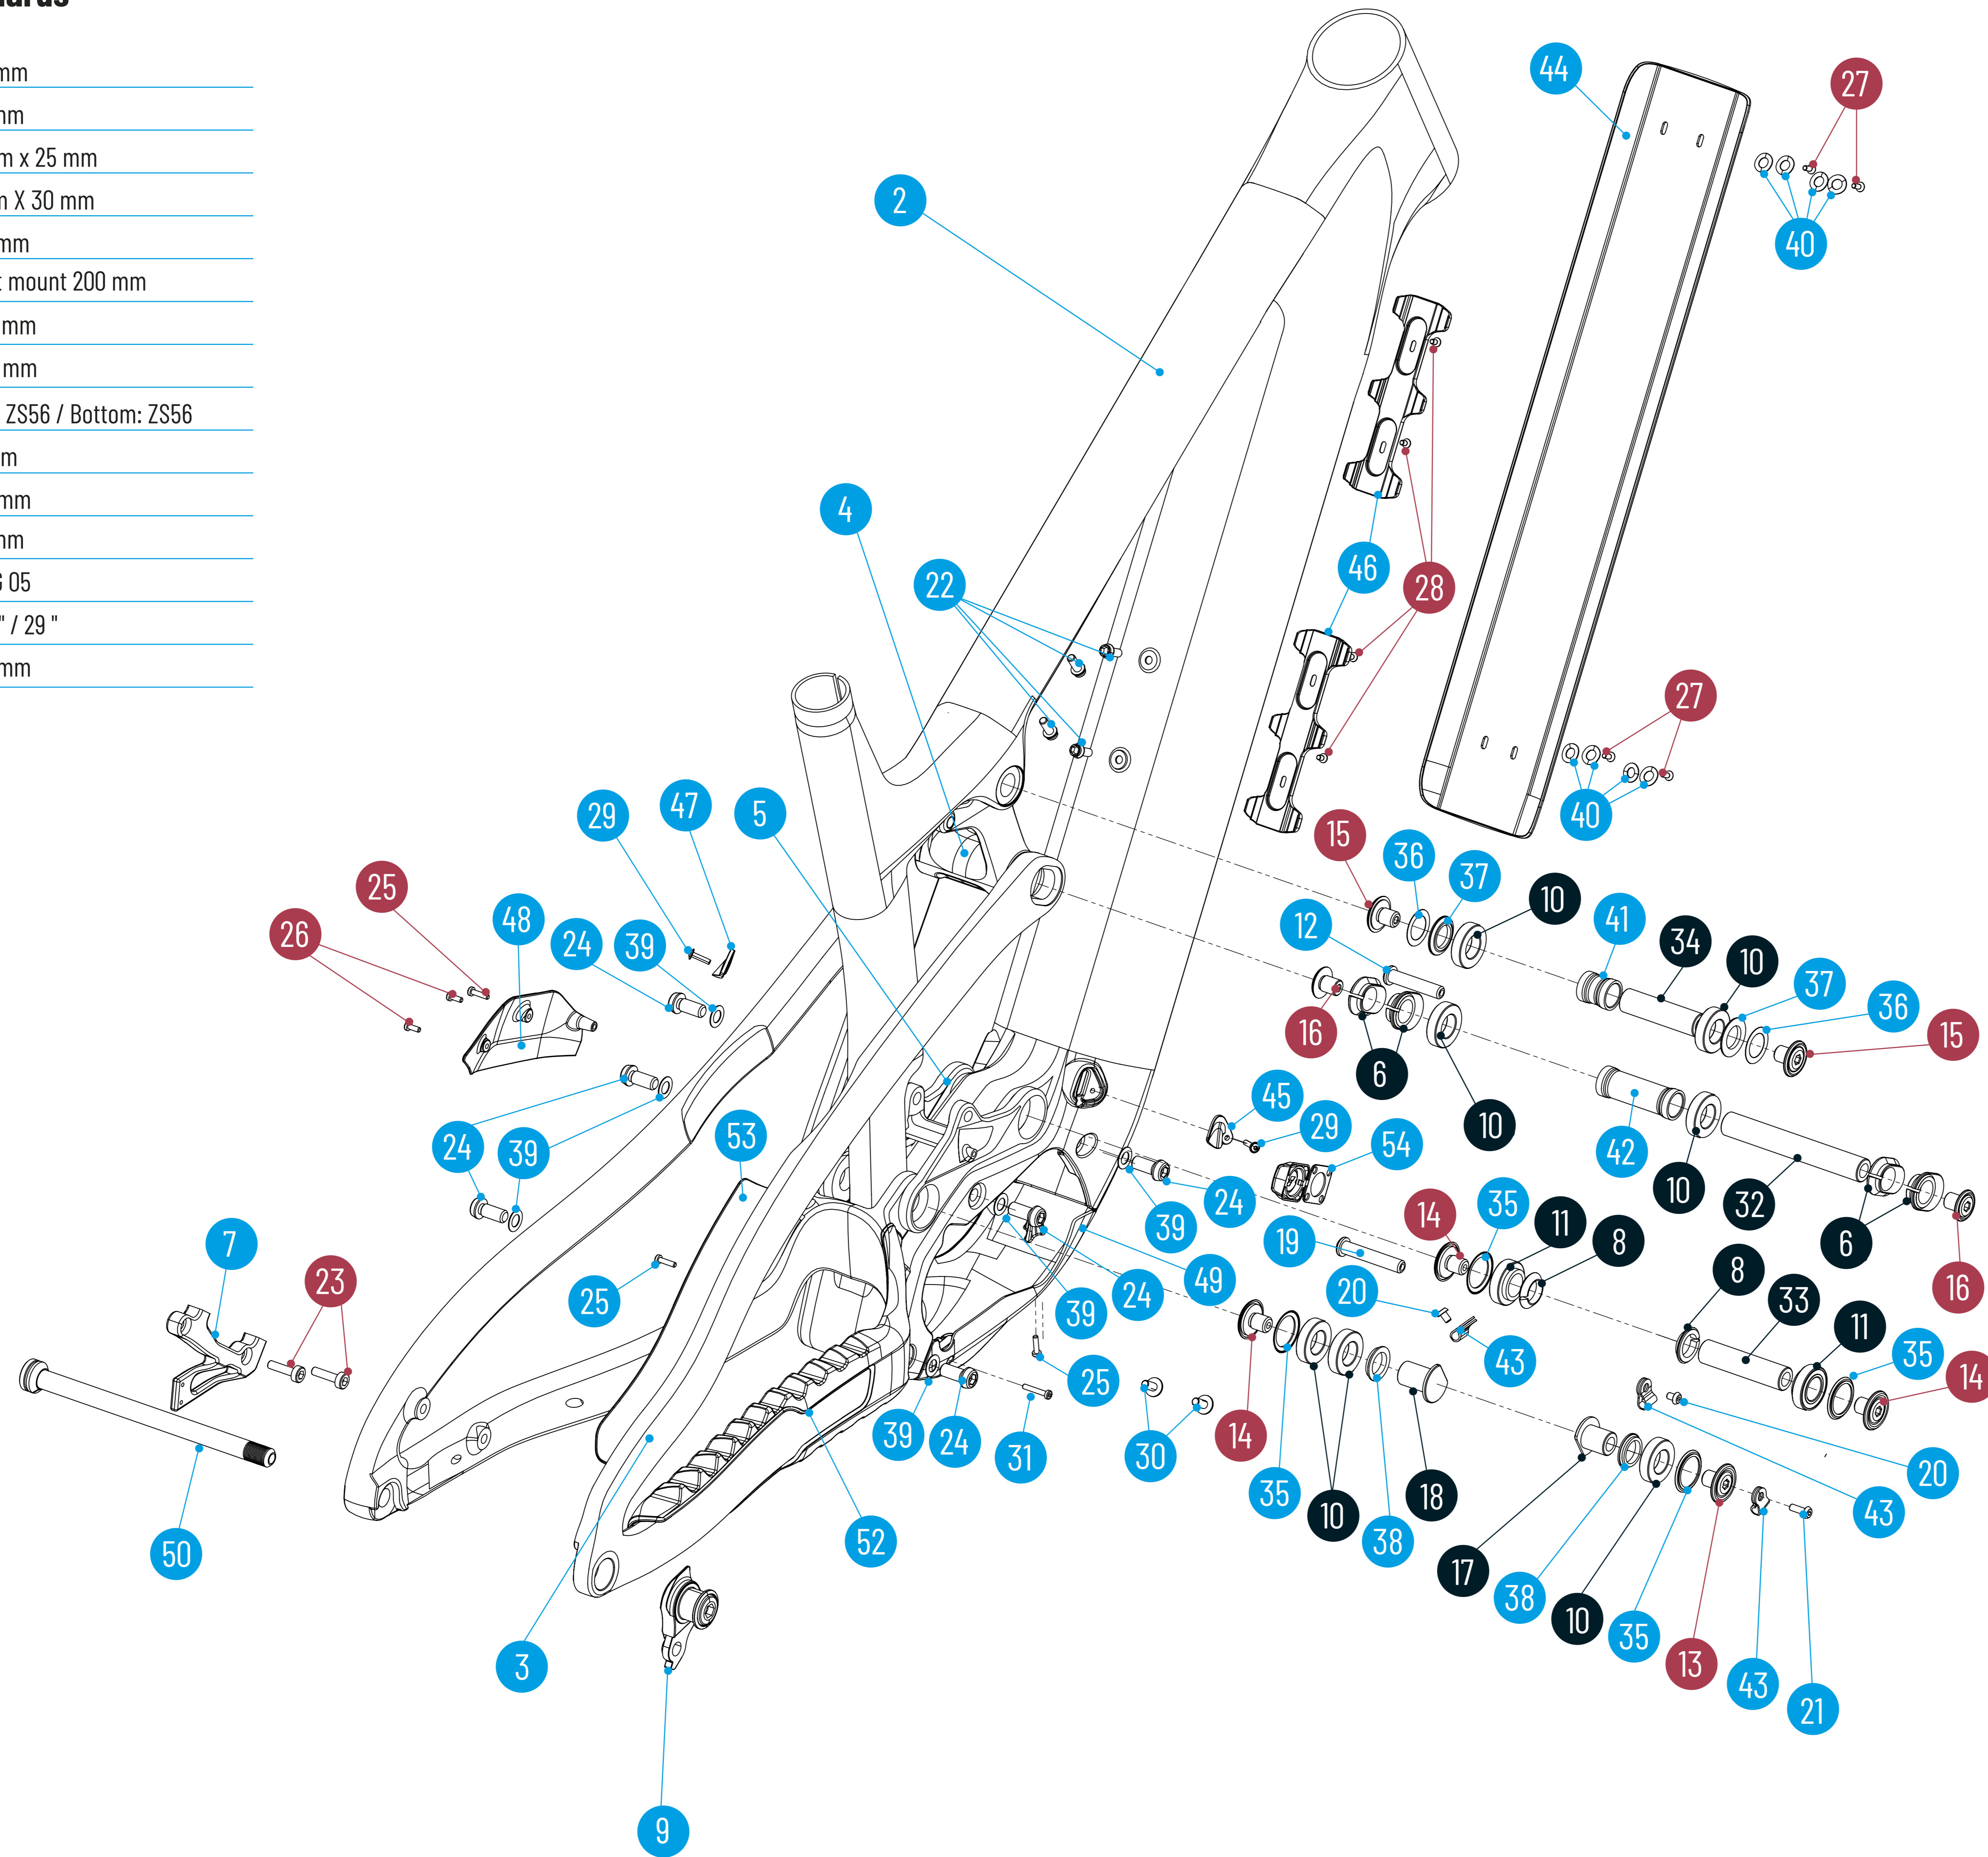

SRESH CF - Standards

Shock length	210 mm
Shock travel	55 mm
Shock mount top	8 mm x 25 mm
Shock mount bottom	8mm X 30 mm
Rear wheel travel	147 mm
Brake mount	Post mount 200 mm
Seat post diameter	31.6 mm
Seat clamp diameter	36.4 mm
Head set (S.H.I.S.)	Top: ZS56 / Bottom: ZS56
Rear wheel axle	12 mm
Rear hub width	148 mm
Chain line	55 mm
Chain guide mount	ISCG 05
Tire size	27,5" / 29 "
Max. Fork travel	160 mm

● Use Loctite 243 on thread
● Apply grease